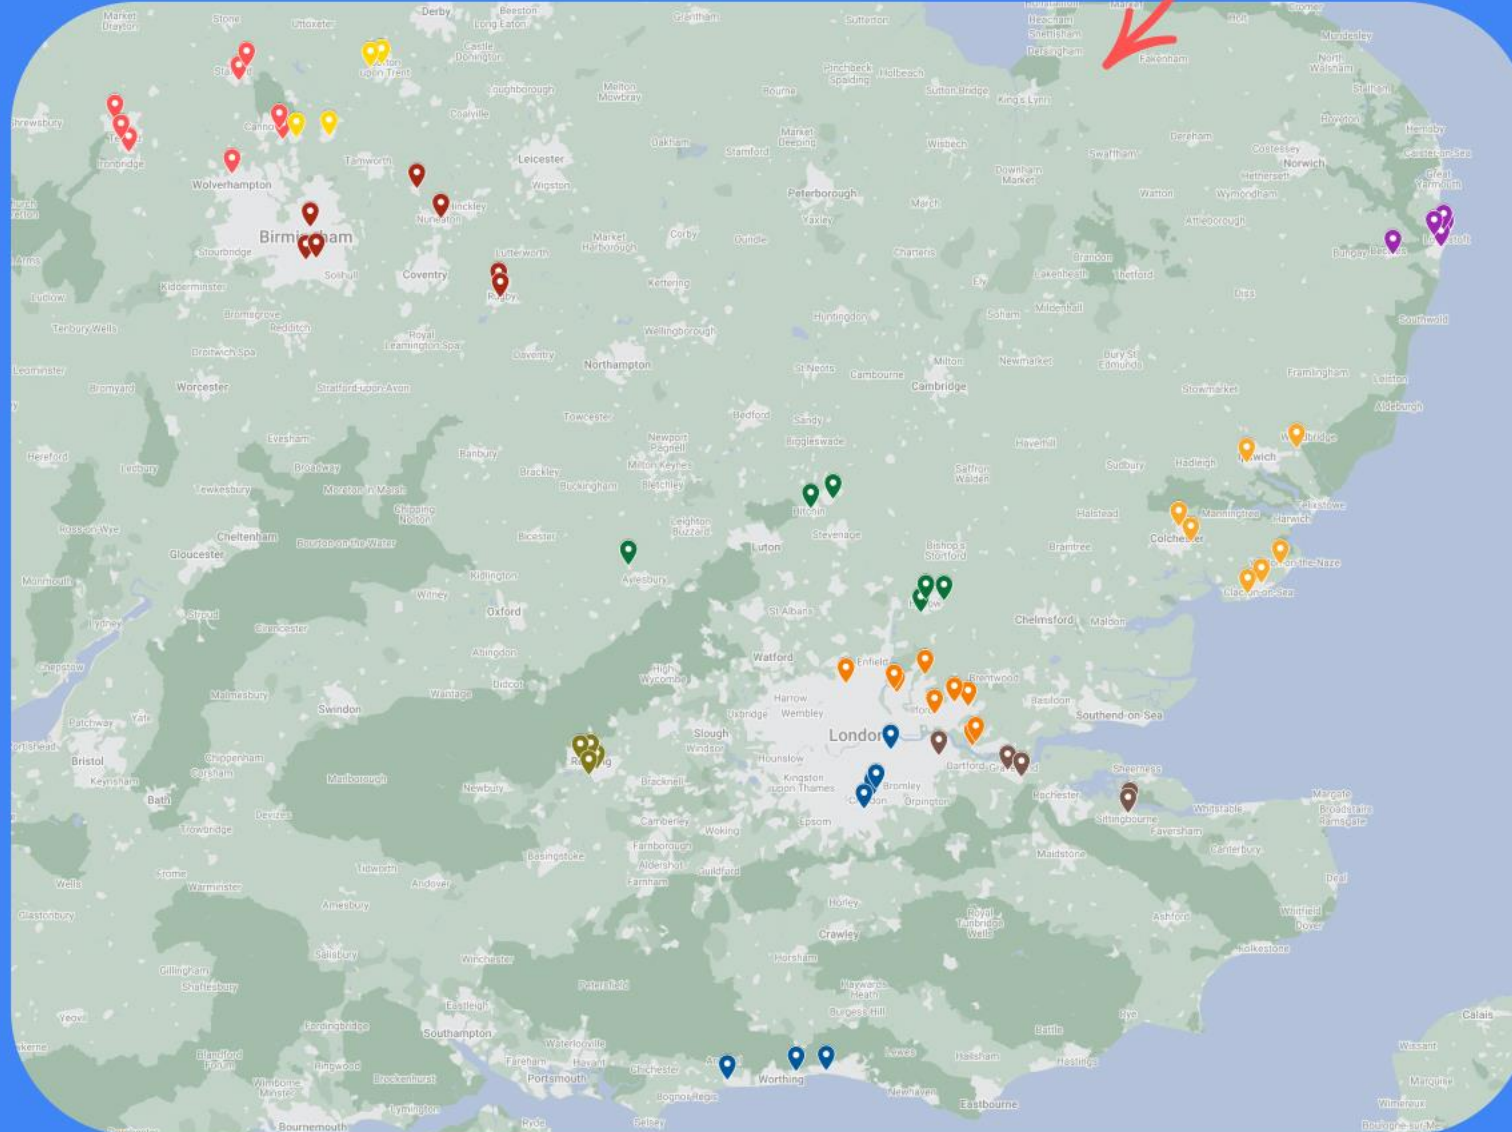

Cluster Map

Cluster 1

- Apley Wood Primary Academy
- Aqueduct Primary Academy
- Norton Canes Primary Academy
- Heath Hayes Primary Academy
- Silkmore Primary Academy
- Veritas Primary Academy
- Lawley Village Academy
- Bushbury Lane Academy

Cluster 2

- Scientia Academy
- Springhill Primary Academy
- Five Spires Academy
- Henhurst Ridge Primary Academy

Cluster 3

- Riverside Academy
- Oakfield Primary Academy
- Racemeadow Primary Academy
- Moor Green Primary Academy
- Manor Park Primary Academy
- Springfield Primary Academy
- Lower Farm Academy

Cluster 4

- Garden City Academy
- Wilshire-Dacre Junior Academy
- Water Lane Primary Academy
- Pemberley Academy
- Newhall Primary Academy
- Green Ridge Primary Academy

Cluster 5

- St Margaret's Primary Academy
- Northfield St Nicholas Primary Academy
- Beccles Primary Academy
- Phoenix St Peter Academy
- Gunton Primary Academy
- The Limes Primary Academy

Cluster 6

- Kirby Primary Academy
- Burrsville Infant Academy
- Unity Primary Academy
- Sprites Primary Academy
- Martlesham Primary Academy
- Camulos Academy
- Sir Martin Frobisher Academy

Cluster 7

- Robert Fitzroy Academy
- Aerodrome Academy
- St Marks CoFE Primary Academy
- Tidemill Academy
- Eastbrook Primary Academy
- White Meadows Primary Academy
- The Globe Primary Academy